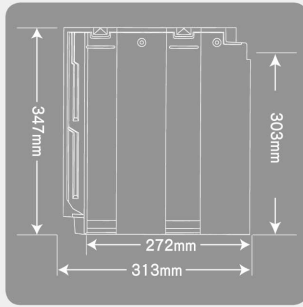

### Eagle Maxim

Length	347mm
Width	313mm
Exposed Length	303mm(298~303mm)
Exposed Width	272mm
Weight	2.9kg/piece(35.1kg/m <sup>2</sup> )
Pieces per Pallet	468pieces
Pieces per 1m <sup>2</sup>	12pieces
Minimum Roof Pitch	2.5/10